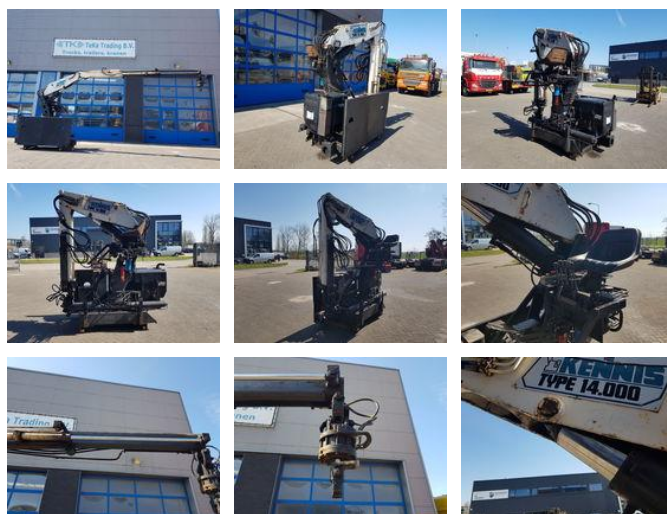

# Kennis Rollerkraan R 14.000 2 x Uitschuif Spoorbr 130 cm Rotator

## General features

Brand	Kennis
Subcategory	Loader crane
Construction year	1999
Condition	Used
Reference	2183

## Description

Kennis R 14.000 2 x hydraulic extendable till 6,00 meter 2.200 kg at 6,00 meter Track width 130 cm Inclusive rotator